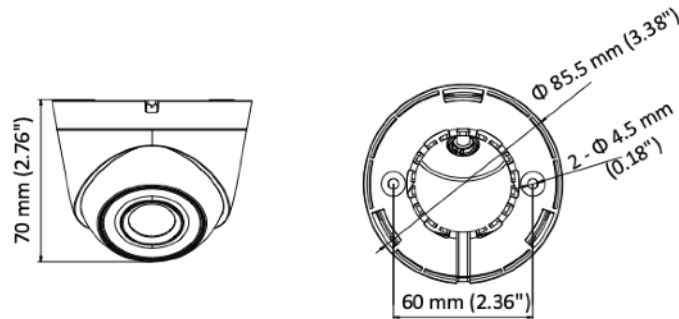

<b>Interface</b>	
Communication Interface	1 RJ45 10M/100M self-adaptive Ethernet port
<b>General</b>	
Operating Conditions	-30 °C to 60 °C (-22 °F to 140 °F), humidity: 95% or less (non-condensing)
Power Supply	12 VDC ± 25%, PoE (802.3af)
Power Consumption	Max. 4 W/6 W (PoE)
Ingress Protection	IP67
IR Range	Up to 30 m
Dimensions	Φ 85.5 mm × 70 mm (3.38" × 2.76")
Weight	350 g (0.77 lb.)

## Dimension